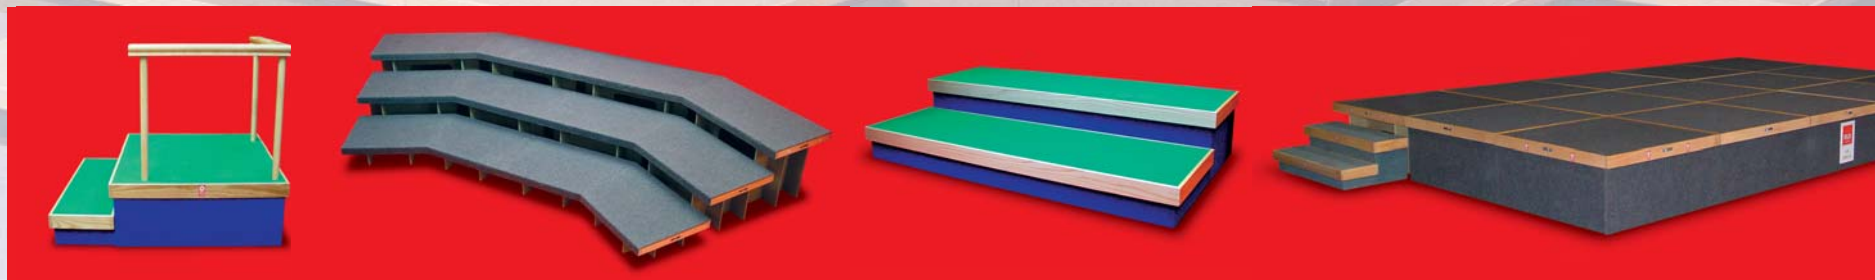

FELIX STAGING *Price List*

The Portable Modular System

HOW TO CHOOSE YOUR STAGE...

FROM OUR PACKAGE RANGE

- **Step 1** Choose the stage range that meets your requirements - Performance, Primestage or Rainbow.
- **Step 2** Measure the area in which your stage will fit and use our stage planner to help get a best staging solution.
- **Step 3** Choose a stage package on pages 25 to 30 that best fits your stage area and height requirements.
- **Step 4** Decide on any additional accessories such as extra steps, ramps, trolleys. You can even add additional stage tops to make your own design.
- **Step 5** Contact our Helpdesk on **01884 255420** to get a quotation.

FROM OUR INDIVIDUAL RANGE

- **Step 1** Choose the stage range that meets your requirements - Performance, Primestage or Rainbow.
- **Step 2** Measure the area in which your stage will fit and use our stage planner to help get a best staging solution.
- **Step 3** Choose the amount of stage tops you require to fit your design.
- **Step 4** Decide on the height of your stage and choose the relevant height subframes for each top.
- **Step 5** Choose how many décor plinths you will need, normally these are placed on all audience facing sides.
- **Step 6** Select any accessories you require such as steps, ramps and trolleys.
- **Step 7** Contact our Helpdesk on **01884 255420** to discuss your design and get a quotation.

FELIX
DESIGN
LIMITED